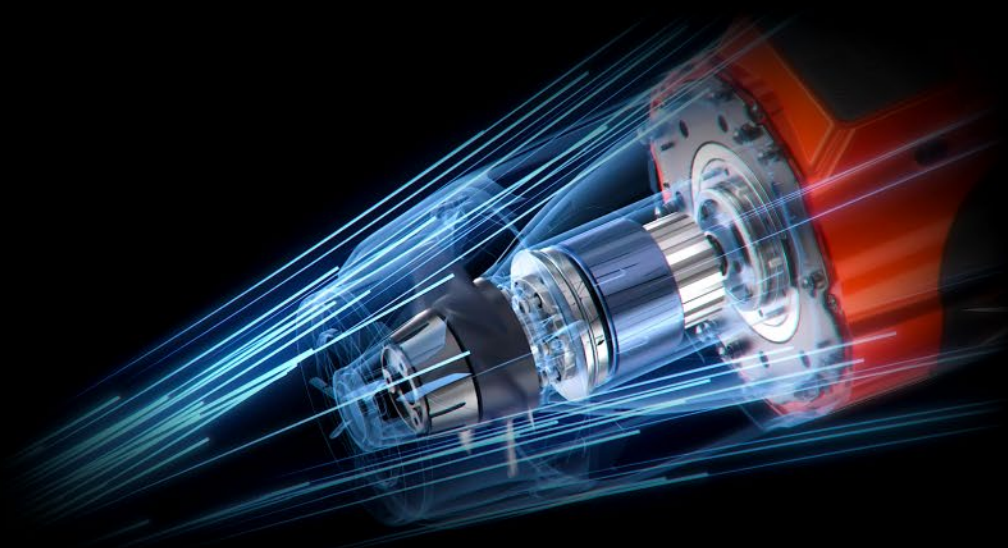

SUPERIOR POWER, THREE SPEED OPTIONS

The SUBLUE Vapor is perfect for everything from relaxed glides to thrilling races. It delivers consistent power at any speed and can generate an impressive thrust of up to 21kg. Choose from three exciting speed settings: 6km/h, 8km/h, or 10km/h. Whether you want to take it easy or go all out for an adrenaline rush, the choice is yours!

6 km/h   **8** km/h   **10** km/h

ALO 2.0 PROPELLED BY A JET PUMP, THE POWER EXPERIENCE IS UNIMAGINABLE

Fueled by state-of-the-art ALO 2.0 (Active Loop Optimization) technology, SUBLUE Vapor propulsor's ingenuity sets unprecedented standards. Outfitted with a 6-blade impeller and

a 12-blade rear guide vane, it masterfully translates torque into an exhilarating surge of forward momentum, granting you unrivaled control and excitement.