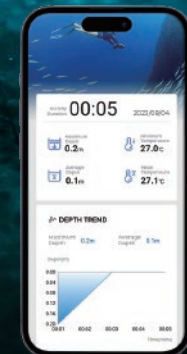

Depth

Temperature

Speed

Location

With one-touch selection for auto-clean, Just put the Vapor in fresh water and it will clean itself.

Water Adventure

Enhanced Boating and Yacht Excursions

Discover Depths - Caves, Shipwrecks, and More